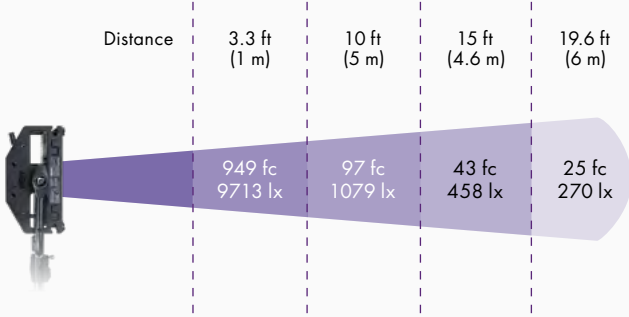

Daylight 5600K

Tungsten 3200K

CRI 5600K

CRI 3200K

Spectrum

Spectrum

General Color Rendition

General Color Rendition