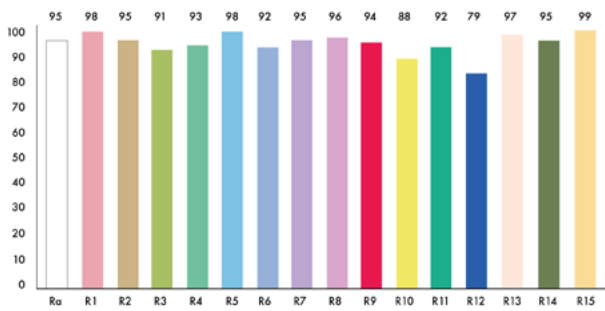

Daylight 5600K

Tungsten 3200K

CRI 5600K

CRI 3200K

Spectrum

Spectrum

General Color Rendition

General Color Rendition