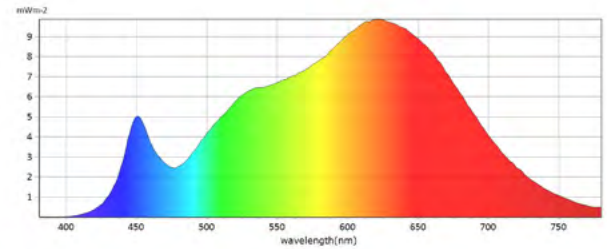

Daylight 5600K

Tungsten 3200K

CRI 5600K

CRI 3200K

Spectrum

Spectrum

General Color Rendition

General Color Rendition