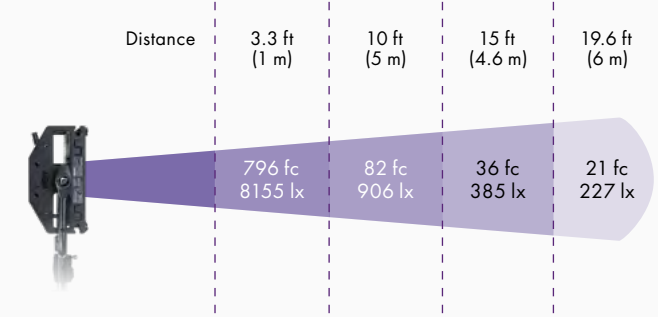

Daylight 5600K

Tungsten 3200K

CRI 5600K

CRI 3200K

Spectrum

Spectrum

General Color Rendition

General Color Rendition