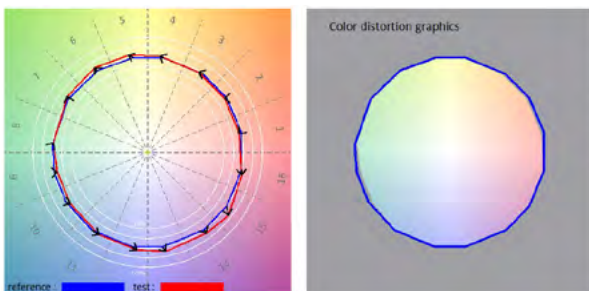

Daylight 5600K

Tungsten 3200K

CRI 5600K

CRI 3200K

Spectrum

Spectrum

General Color Rendition

General Color Rendition