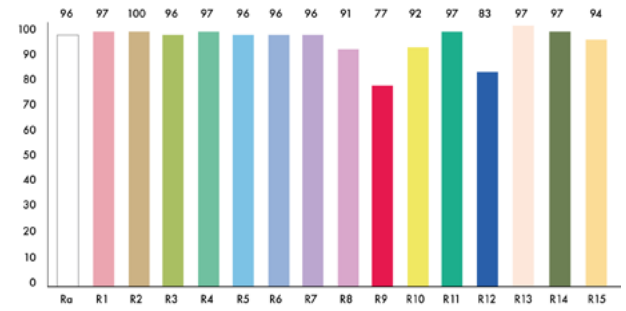

Daylight 5600K

Tungsten 3200K

CRI 5600K

CRI 3200K

Spectrum

Spectrum

General Color Rendition

General Color Rendition