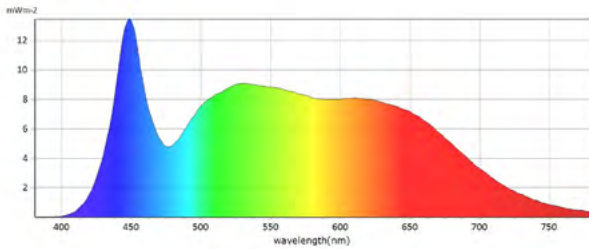

Daylight 5600K

Tungsten 3200K

CRI 5600K

CRI 3200K

Spectrum

Spectrum

General Color Rendition

General Color Rendition